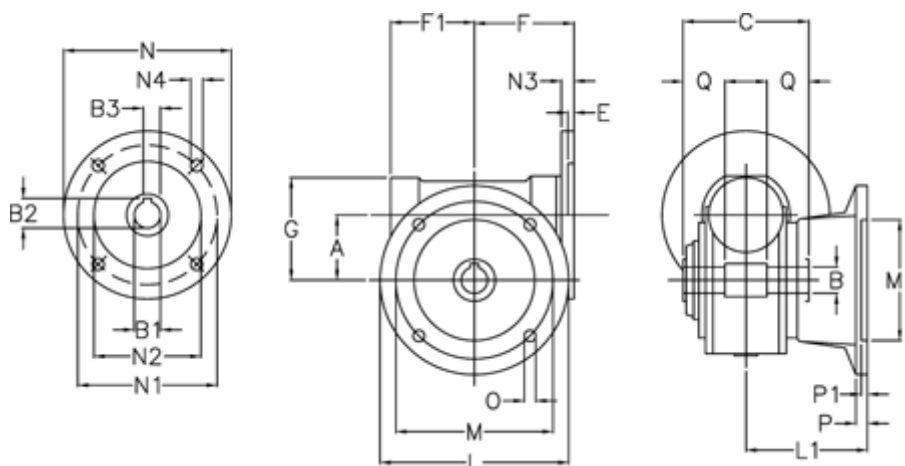

# Data Sheet

Article number: 390204401042710

Description: Worm gear  
VF 44-F2-10-71B5

## Measures

A	= 44.6	F1	= 54	N2	= 110
B	= 18 H7	G	= 71	N3	= 10.5
B1 E7	= 14	L	= 110	N4	= 9.5
B2	= 16.3	L1	= 60.5	O	= 8.5
B3 H9	= 5	M	= 87	P	= 9
C	= 64	M1	= 60	P1	= 7
E	= 2	N	= 160	Q	= 24.5
F	= 65	N1	= 130		